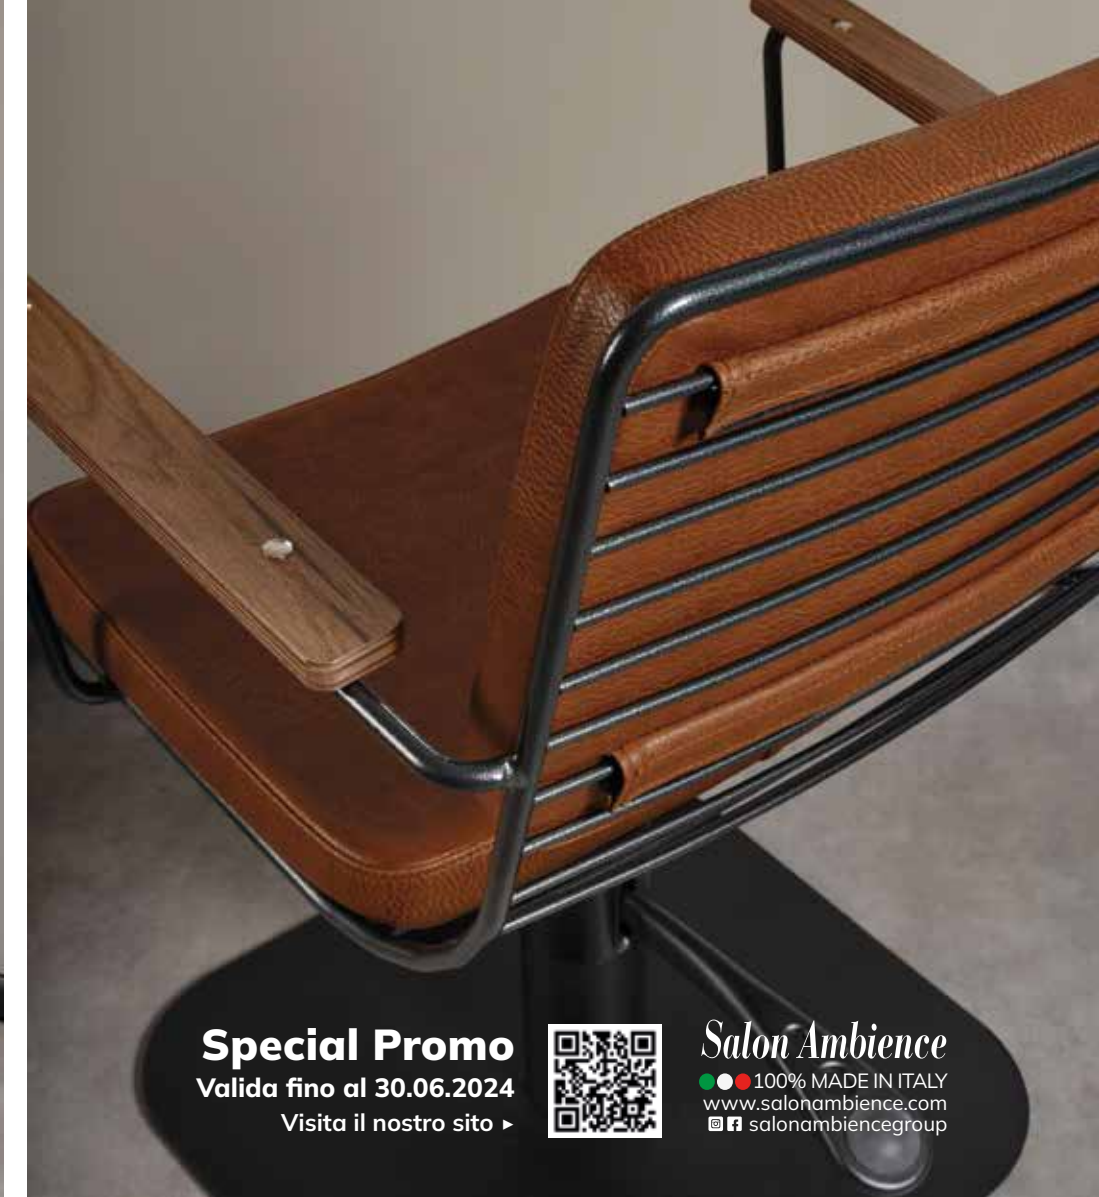

▼ **Soho**
1 unità
WU/750/N
~~€3.229~~
€2.579

London ▼
MI/540
~~€999~~
€799

Roberta ▶
CH/230-4
~~€1.129~~
€899

NOVITÀ

Prodotti disponibili nei materiali

Vintage 01 Black Ash 02 Cement Grey 03 Moka 04 **NOVITÀ** Oak 05 White Ash 06

Special Promo
Valida fino al 30.06.2024
Visita il nostro sito ▶

Salon Ambience
●●● 100% MADE IN ITALY
www.salonambience.com
@f salonambiencegroup