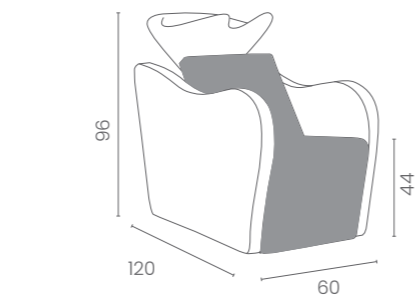

# GILDA

LR/W102/B

**€1.719**

COLORE IN FOTO:  
COLOUR IN PHOTO:  
VINTAGE BROWN F5

LR/W092/B

**€1.719**

COLORE IN FOTO:  
COLOUR IN PHOTO:  
SAGE GREEN N6

	LR/W102/B <b>€1.719</b>
	LR/W102/N <b>€1.859</b>