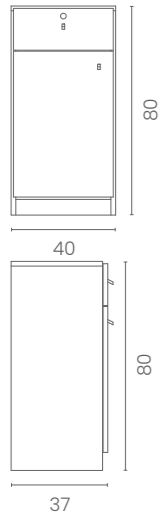

CARPI

LR/MC010
LR/MC015
€429

LR/MC010