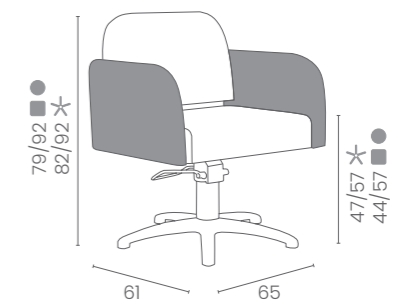

# OPERA

COLORI IN FOTO:  
COLOURS IN PHOTO:  
BEIGE PEARL P4  
BLACK PEARL P1

LR/C304

€569

	POMPA CON FRENO PUMP WITH BRAKE
★	LR/C304 €569
R	LR/C304/R €639
S	LR/C304/S €639

	POMPA CON FRENO E BASE NERA PUMP WITH BRAKE AND BLACK BASE
★	LR/C304N €599
RN	LR/C304/RN €669
SN	LR/C304/SN €669