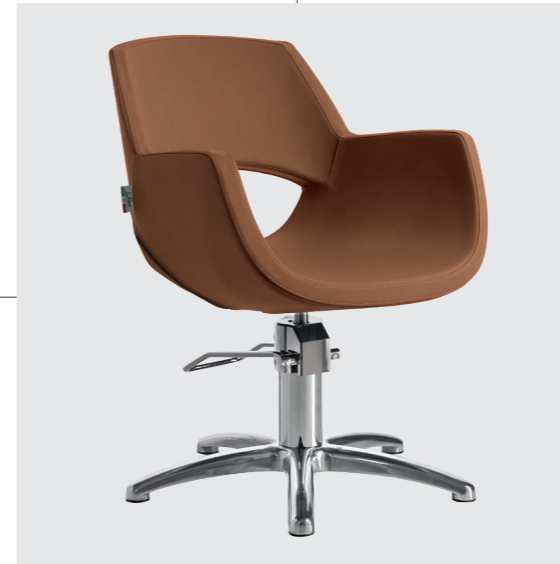

LR/C504
€789