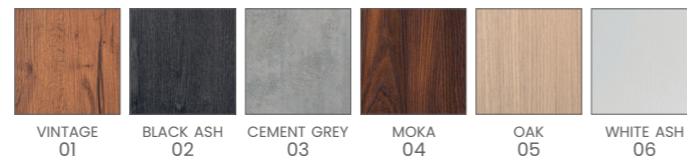

GIOVE

LR/M110
€719

DISPONIBILE CON LED
AVAILABLE WITH LED
LR/AC110
€129

RIPIANI DISPONIBILI NEI MATERIALI
SHELVES AVAILABLE IN THE MATERIALS

LR/BC650
€1.569

FIGARO

COLORI IN FOTO:
COLOURS IN PHOTO:
VINTAGE ASH G4
VINTAGE BLACK G1

COLORI / COLOURS A ■ B □
DISPONIBILE IN 42 COLORI / AVAILABLE IN 42 COLOURS