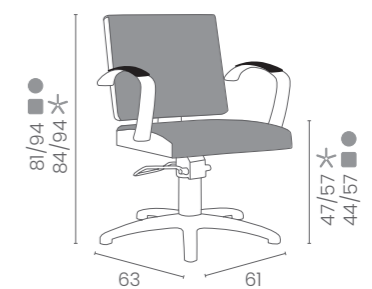

# DIVA

COLORI IN FOTO:  
COLOURS IN PHOTO:  
VINTAGE WHITE G3  
VINTAGE GREY K1

LR/C804  
**€649**

	POMPA CON FRENO PUMP WITH BRAKE		POMPA CON FRENO E BASE NERA PUMP WITH BRAKE AND BLACK BASE
★	LR/C804 <b>€649</b>	★	LR/C804N <b>€679</b>
R	LR/C804/R <b>€719</b>	RN	LR/C804/RN <b>€749</b>
S	LR/C804/S <b>€719</b>	SN	LR/C804/SN <b>€749</b>