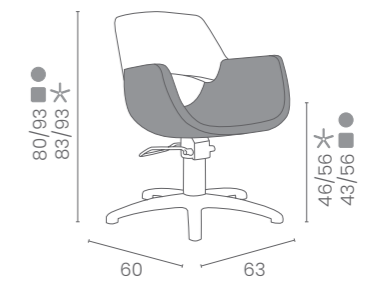

# BELLA

COLORI IN FOTO:  
COLOURS IN PHOTO:  
COGNAC N5  
SAGE GREEN N6

LR/C504  
**€789**

	POMPA CON FRENO PUMP WITH BRAKE	POMPA CON FRENO E BASE NERA PUMP WITH BRAKE AND BLACK BASE
★	LR/C504 <b>€789</b>	LR/C504N <b>€819</b>
R	LR/C504/R <b>€859</b>	LR/C504/RN <b>€889</b>
S	LR/C504/S <b>€859</b>	LR/C504/SN <b>€889</b>