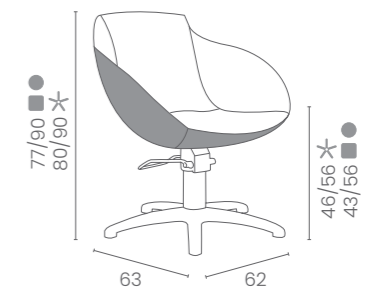

# AURORA

COLORI IN FOTO:  
COLOURS IN PHOTO:  
CHAMPAGNE 10  
MARINE L2

LR/C704  
**€789**

	POMPA CON FRENO PUMP WITH BRAKE
★	LR/C704 <b>€789</b>
R	LR/C704/R <b>€859</b>
S	LR/C704/S <b>€859</b>

	POMPA CON FRENO E BASE NERA PUMP WITH BRAKE AND BLACK BASE
★	LR/C704N <b>€819</b>
RN	LR/C704/RN <b>€889</b>
SN	LR/C704/SN <b>€889</b>