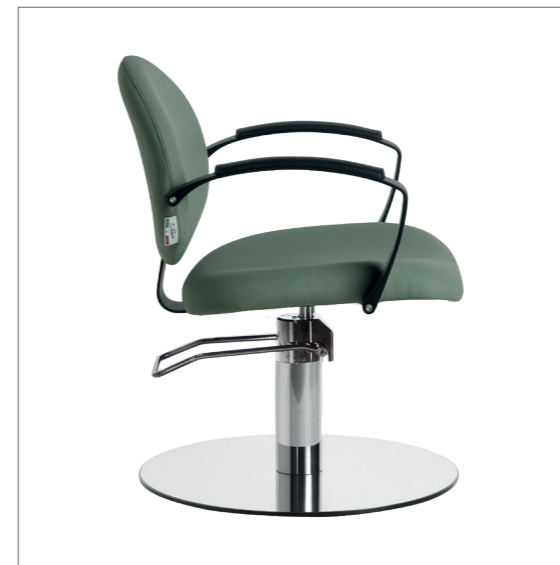

LR/C254
€649