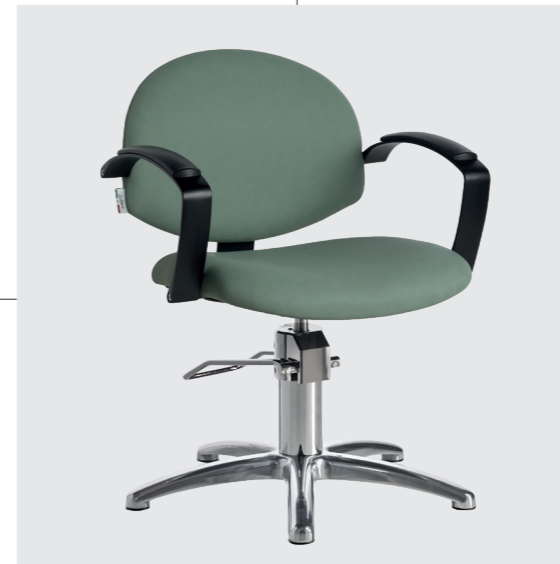

# TINA

COLORI IN FOTO:  
COLOURS IN PHOTO:  
MULBERRY N4  
SAGE GREEN N6

LR/C254  
**€649**

	POMPA CON FRENO PUMP WITH BRAKE	POMPA CON FRENO E BASE NERA PUMP WITH BRAKE AND BLACK BASE
★	LR/C254 <b>€649</b>	LR/C254N <b>€679</b>
● R	LR/C254/R <b>€719</b>	LR/C254/RN <b>€749</b>
■ S	LR/C254/S <b>€719</b>	LR/C254/SN <b>€749</b>