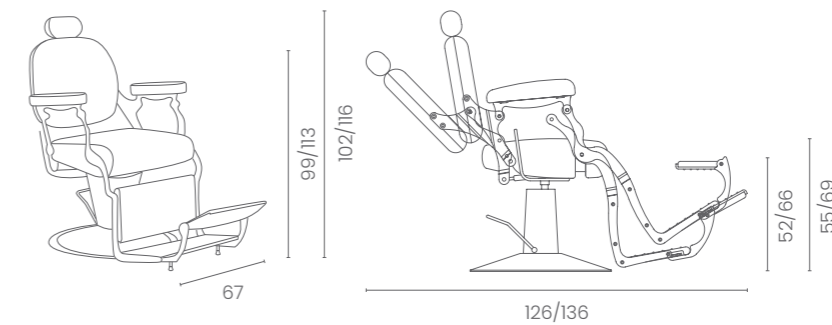

# LEVANTE

COLORE IN FOTO:  
COLOUR IN PHOTO:  
TEA 62

LR/BC750  
**€2.859**

LR/BC755  
**€3.149**

DISPONIBILE IN 42 COLORI / AVAILABLE IN 42 COLOURS