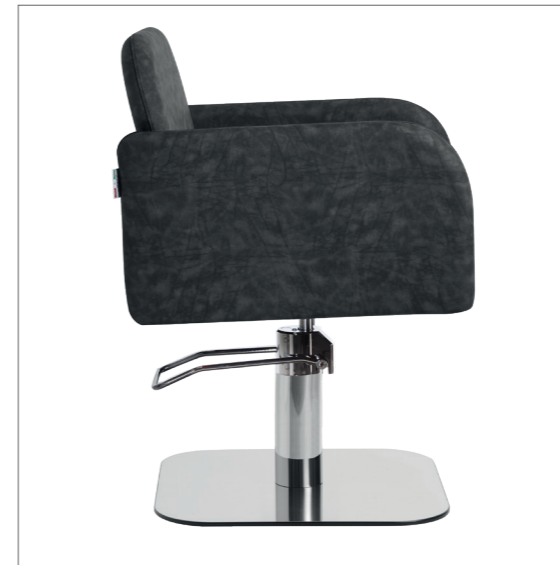

LR/C304

€569