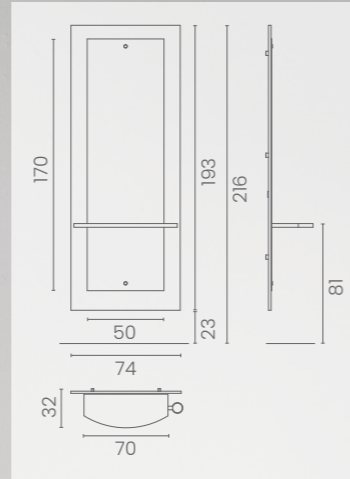

MELODIA

LR/M050-D
€649