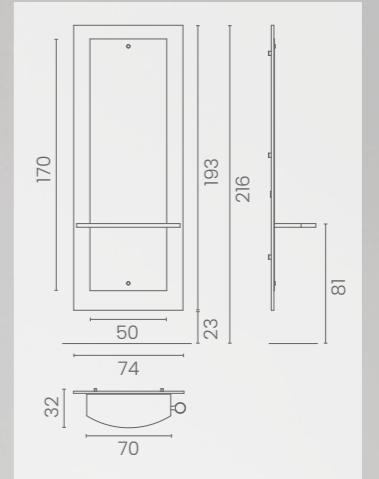

MELODIA

LR/M010-B
€649

DISPONIBILE CON LED
AVAILABLE WITH LED
LR/AC040
€149