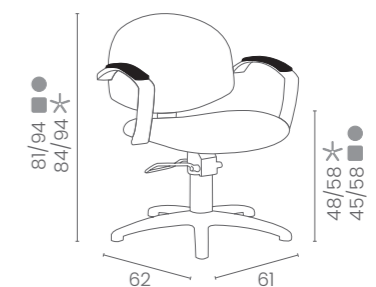

# TINA

COLORI IN FOTO:  
COLOURS IN PHOTO:  
MULBERRY N4  
SAGE GREEN N6

LR/C254  
**€649**

	POMPA CON FRENO PUMP WITH BRAKE	POMPA CON FRENO E BASE NERA PUMP WITH BRAKE AND BLACK BASE
★	LR/C254 <b>€649</b>	LR/C254N <b>€679</b>
● R	LR/C254/R <b>€719</b>	LR/C254/RN <b>€749</b>
■ S	LR/C254/S <b>€719</b>	LR/C254/SN <b>€749</b>