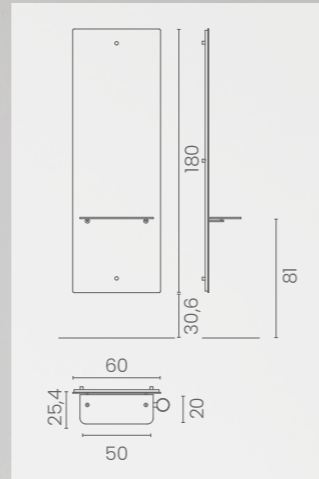

MOTIVO

LR/M060-A
€859