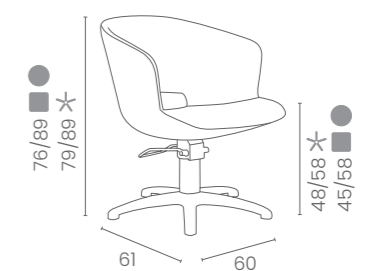

# ELENA

COLORI IN FOTO:  
COLOURS IN PHOTO:  
SAGE GREEN N6  
MULBERRY N4

LR/C354  
**€719**

	POMPA CON FRENO PUMP WITH BRAKE	POMPA CON FRENO E BASE NERA PUMP WITH BRAKE AND BLACK BASE
★	LR/C354 <b>€719</b>	LR/C354N <b>€749</b>
R	LR/C354/R <b>€789</b>	LR/C354/RN <b>€819</b>
S	LR/C354/S <b>€789</b>	LR/C354/SN <b>€819</b>