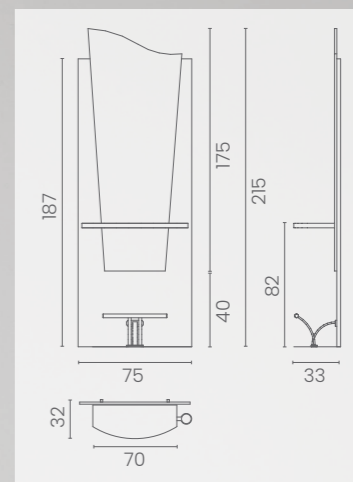

VENEZIA

LR/M070-B
€719

DISPONIBILE CON LED
AVAILABLE WITH LED
LR/AC040
€149