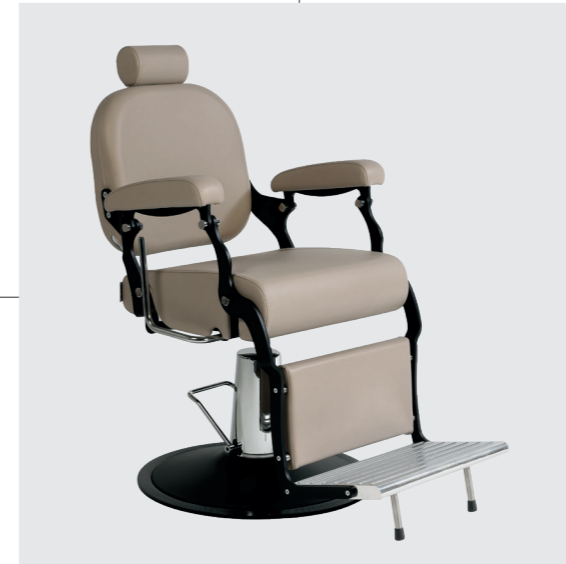

# FIGARO

COLORI IN FOTO:  
 COLOURS IN PHOTO:  
 VINTAGE ASH G4  
 VINTAGE BLACK G1

COLORI / COLOURS A ■ B □  
 DISPONIBILE IN 42 COLORI / AVAILABLE IN 42 COLOURS

# LEVANTE

COLORE IN FOTO:  
COLOUR IN PHOTO:  
TEA 62

LR/BC750  
**€2.859**

LR/BC755  
**€3.149**

DISPONIBILE IN 42 COLORI / AVAILABLE IN 42 COLOURS