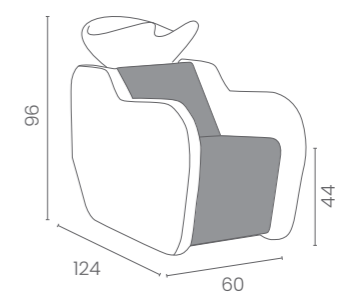

COLORI / COLOURS A ■ B □
DISPONIBILE IN 42 COLORI / AVAILABLE IN 42 COLOURS