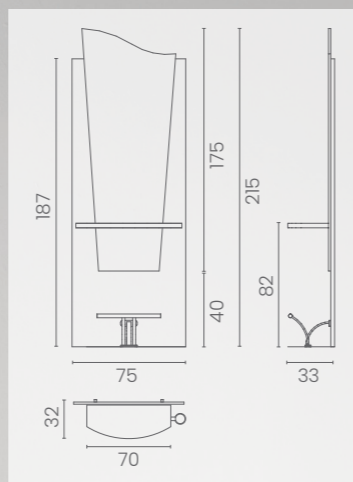

VENEZIA

LR/M080-D
€719

DISPONIBILE CON LED
AVAILABLE WITH LED
LR/AC040
€149