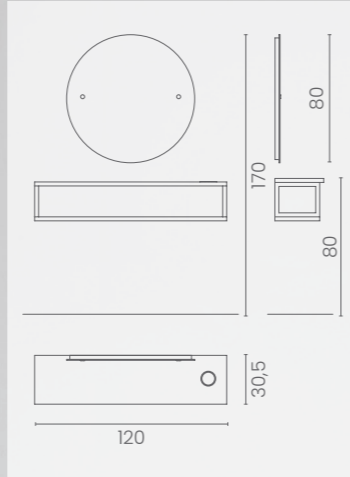

GIOVE

LR/M110
€719

DISPONIBILE CON LED
AVAILABLE WITH LED
LR/AC110
€129

RIPIANI DISPONIBILI NEI MATERIALI
SHELVES AVAILABLE IN THE MATERIALS