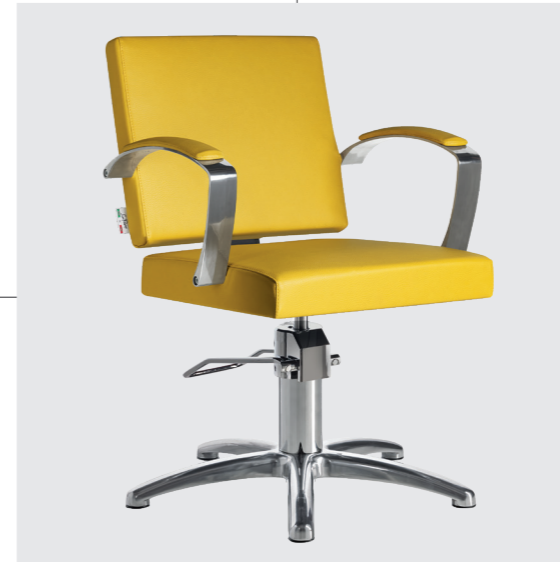

LR/C854

€689