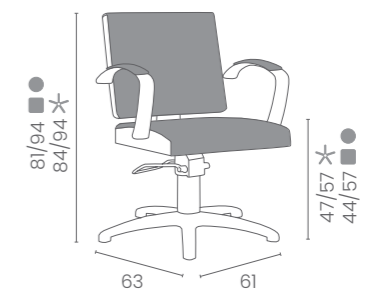

# DIVA+

COLORI IN FOTO:  
COLOURS IN PHOTO:  
YELLOW PEARL P7  
DARK GREY G6

LR/C854

€689

	POMPA CON FRENO PUMP WITH BRAKE
★	LR/C854 €689
R	LR/C854/R €759
S	LR/C854/S €759

	POMPA CON FRENO E BASE NERA PUMP WITH BRAKE AND BLACK BASE
★	LR/C854N €719
RN	LR/C854/RN €789
SN	LR/C854/SN €789