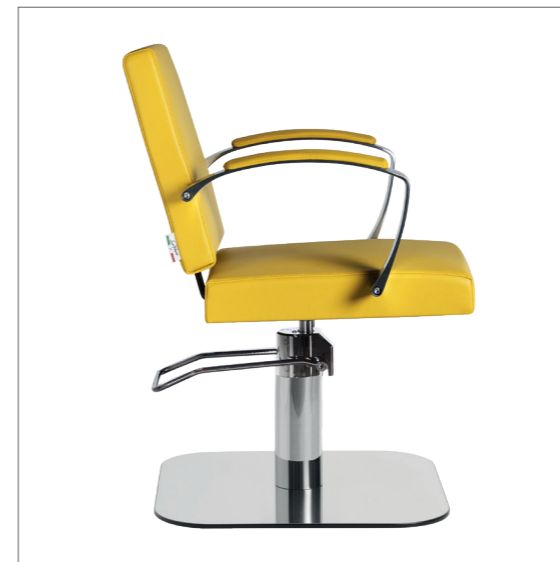

LR/C854

€689