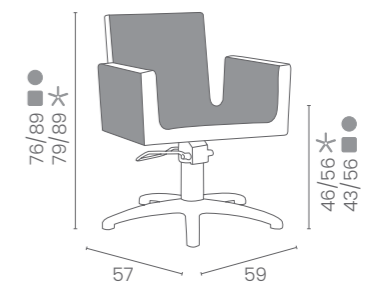

# MIA

COLORI IN FOTO:  
COLOURS IN PHOTO:  
VINTAGE ASH G4  
VINTAGE BROWN F5

LR/C404  
**€789**

	POMPA CON FRENO PUMP WITH BRAKE
★	LR/C404 <b>€789</b>
R	LR/C404/R <b>€859</b>
S	LR/C404/S <b>€859</b>

	POMPA CON FRENO E BASE NERA PUMP WITH BRAKE AND BLACK BASE
★	LR/C404N <b>€819</b>
RN	LR/C404/RN <b>€889</b>
SN	LR/C404/SN <b>€889</b>