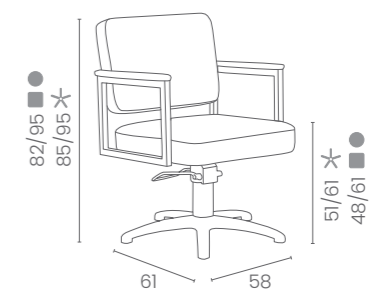

# ANDREA

COLORI IN FOTO:  
COLOURS IN PHOTO:  
PEACOCK BLUE N3  
COGNAC N5

LR/C154  
**€719**

	POMPA CON FRENO PUMP WITH BRAKE	POMPA CON FRENO E BASE NERA PUMP WITH BRAKE AND BLACK BASE
★	LR/C154 <b>€719</b>	LR/C154N <b>€749</b>
R	LR/C154/R <b>€789</b>	LR/C154/RN <b>€819</b>
S	LR/C154/S <b>€789</b>	LR/C154/SN <b>€819</b>