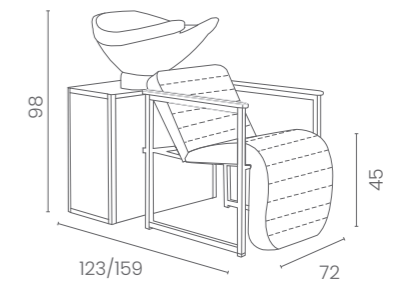

# ALBA

COLORE IN FOTO:  
COLOUR IN PHOTO:  
PEACOCK BLUE N3

LR/W081/B  
**€2.719**

	LR/W081/B <b>€2.719</b>	LR/W082/B <b>€2.499</b>
	LR/W081/N <b>€2.859</b>	LR/W082/N <b>€2.639</b>

DISPONIBILE IN 42 COLORI / AVAILABLE IN 42 COLOURS