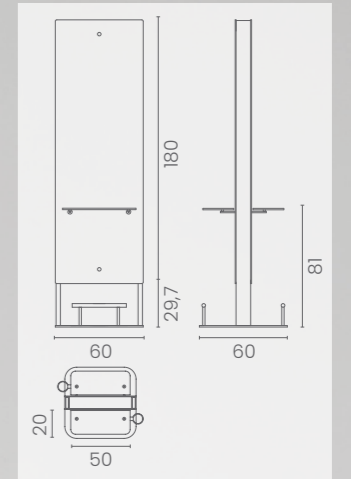

MOTIVO

LR/M062-A
€1.859