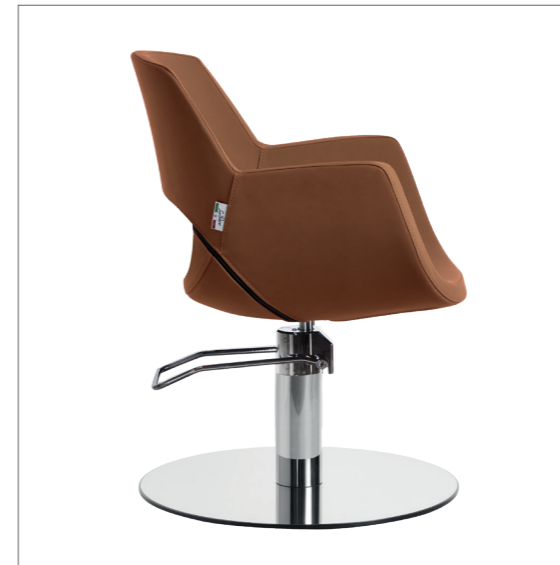

LR/C504
€789