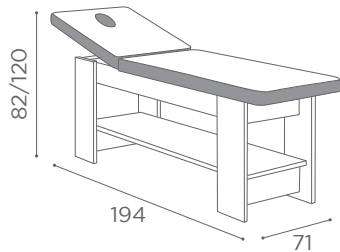

# BEDS KARMA

MB/L18  
**€1.249**

SPA MB/C53  
**€689**  
See accessories

MB/A33  
**€69**

COLOURS A ○ B ●

In photo:  
A Strawberry  
Milk K4  
B Chocolate  
Milk K3

BEDS  
EDEN

MB/L12  
**€1.999**