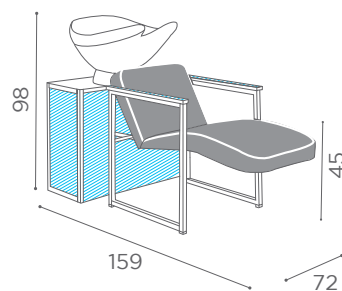

WASH UNITS SOHO

COLOURS A ● B ○
MATERIALS C ●

COLOURS A ● B ○
MATERIALS C ●

	  ELECTRIC LEG REST	
	WU/750/B €2.999	WU/760/B €2.629
	WU/750/N €3.099	WU/760/N €2.729
	WU/750/M €3.199	WU/760/M €2.829

STRUCTURE AVAILABLE
WITH LAMINATE PANELS
IN PHOTO: BLACK ASH 02

C ● AVAILABLE IN
THE MATERIALS

VINTAGE
01

BLACK
ASH 02

CEMENT
GREY 03

MOKA
04