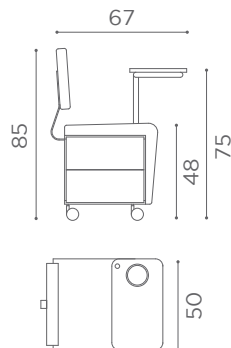

# MANICURE WALLIE

MB/C52  
€659

MB/C51  
€829

MB/C50  
€999

In photo:  
Chocolate Milk K3  
Strawberry Milk K4  
Sage Green N6