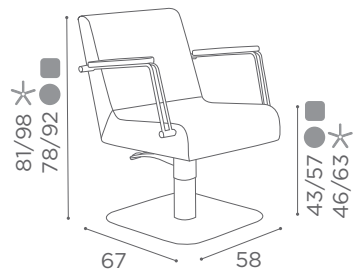

# CHAIRS KIRA

	SWIVEL	PUMP WITH BRAKE
★	CH/200-1 €749	CH/200-4 €1.149
R	CH/200-1/R €949	CH/200-4/R €1.249
S	CH/200-1/S €949	CH/200-4/S €1.249

	BLACK PUMP WITH BRAKE
★	CH/200-4N €1.199
R	CH/200-4/RN €1.299
S	CH/200-4/SN €1.299