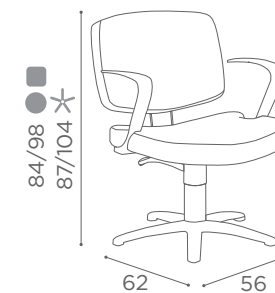

AVAILABLE IN
RECLINING VERSION

In photo:
Cognac N5