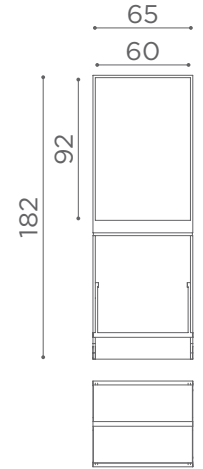

WHITE  
ASH 06

In photo material:  
Vintage 01

MI/202  
€949