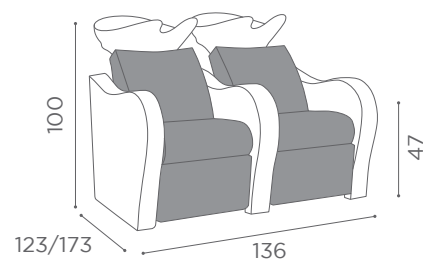

2 SEATER

COLOURS A ● BO

	LEG REST MASSAGE	LEG REST	
	WU/120/B €7.499	WU/121/B €5.499	WU/128/B €4.699
	WU/120/N €7.699	WU/121/N €5.699	WU/128/N €4.899
	WU/120/M €7.899	WU/121/M €5.899	WU/128/M €5.099