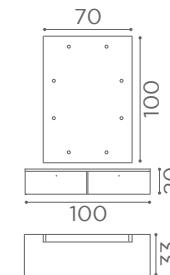

MAKEUP LAS VEGAS