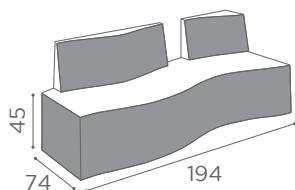

# WAITING AREA LOUNGE

RC/081  
**€699**

RC/082  
**€899**

RC/083  
**€1.539**

COLOURS A ● B O

In photo:  
A Vintage White G3  
B Vintage Tan G2

WITH BRACKET FOR HOOD DRYER

RC/081-5  
1 SEATER  
**€789**