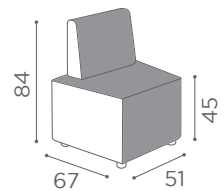

COLOURS A ● BO

In photo:
Vintage White G3
Vintage Brown F5