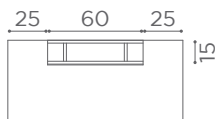

ACC/065
€71