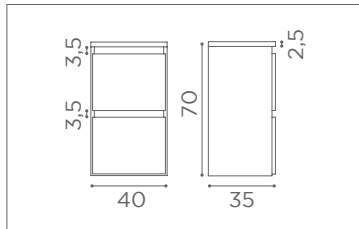

## STYLE

TR/47  
€599

BRIDGE

MC/090  
€439

CANNES WOOD

MC/036  
€429

CANNES STEEL

MC/037  
€499