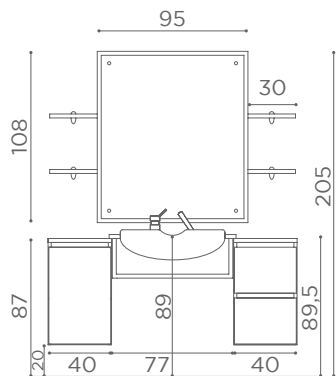

MM/121/B
€2.749