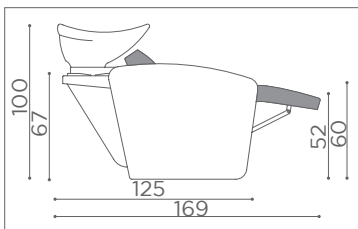

In photo:
A Milk 61
B Marine L2