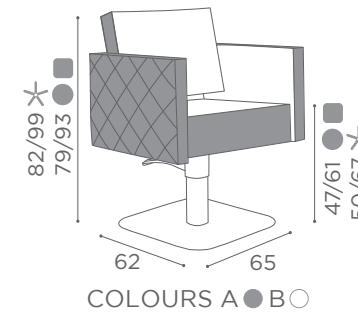

# CHAIRS SQUARE+

	SWIVEL	PUMP WITH BRAKE
★	CH/100-1 €929	CH/100-4 €1.329
R	CH/100-1/R €1.129	CH/100-4/R €1.429
S	CH/100-1/S €1.129	CH/100-4/S €1.429

	BLACK PUMP WITH BRAKE
★	CH/100-4N €1.379
R	CH/100-4/RN €1.479
S	CH/100-4/SN €1.479