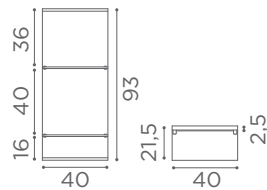

LED LIGHTING