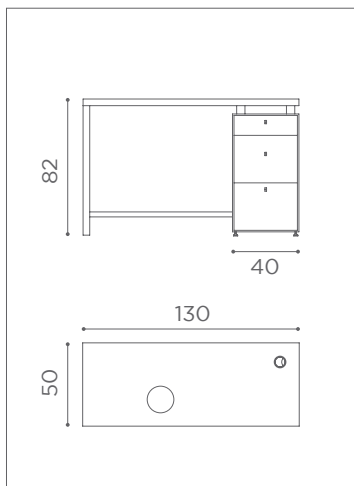

MB/MT015
€1.099