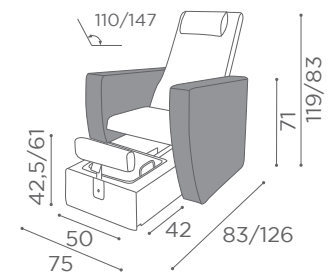

# TREATMENT CHAIRS DALLAS

MB/P10  
**€3.629**

MB/P11  
**€3.629**

COLOURS A ○ B ●

In photo:  
A Sage Green N6  
B Milk 61

PODO  
PACIFIC

MB/PC150  
**€2.369**

MB/A95  
**€169**