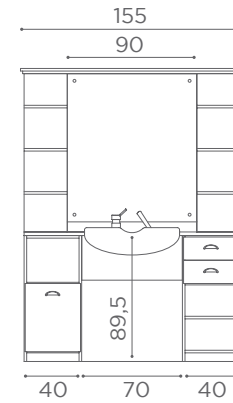

BARBER TRIOMPHE VINTAGE

MM/110
€2.499