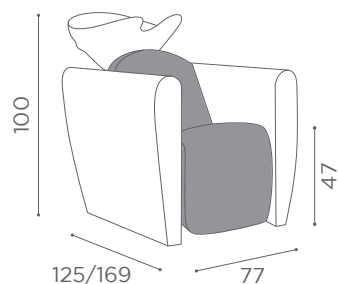

WASH UNITS LEGEND

1 SEATER

COLOURS A ● B ○

	 CHAISE LONGUE MASSAGE	 CHAISE LONGUE	
	WU/510/B €4.299	WU/511/B €3.699	WU/512/B €2.799
	WU/510/N €4.399	WU/511/N €3.799	WU/512/N €2.899
	WU/510/M €4.499	WU/511/M €3.899	WU/512/M €2.999