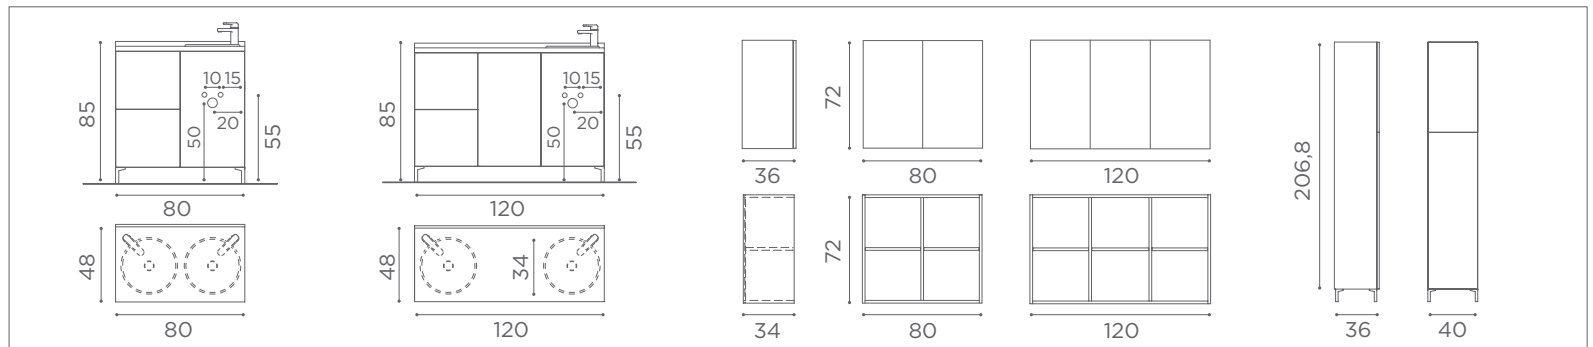

SERVICE CABINETS WALL SYSTEM

80 CM

120 CM