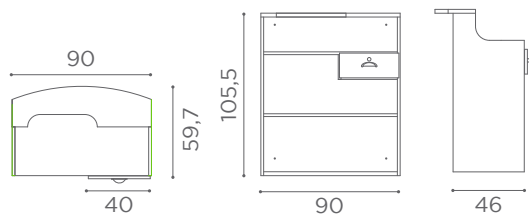

# DESKS IMPACT+

RD/290  
**€1.149**

RD/300  
**€1.349**

L60XW30cm  
SHELF ACC/084  
**€99**

In photo:  
Vintage  
Black G1