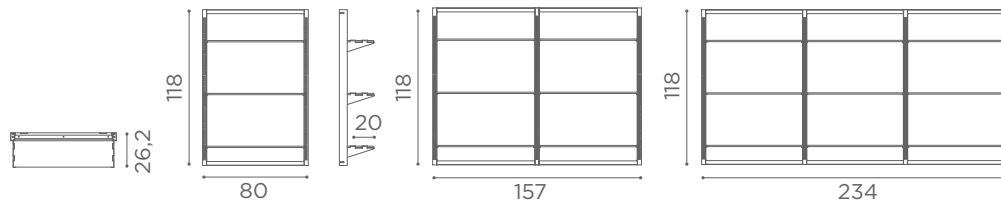

## ON THE WALL

WS/051  
€729

WS/052  
€1.379

WS/053  
€2.029

METAL FRAME - LED BACKLIT - OPAQUE GLASS - ADJUSTABLE GLASS SHELVES