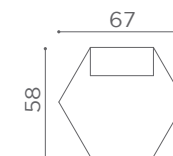

COLOURS A ● B O