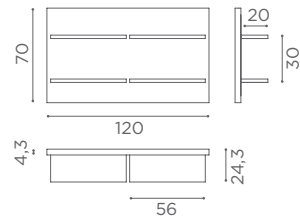

LED LIGHTING UPHOLSTERED PANEL