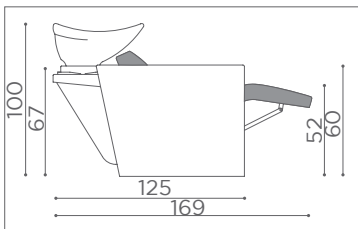

# WASH UNITS LEGEND

/B WHITE

/N BLACK

/M MATT

ACC/510-P  
**€119**

COVER ACC/125  
**€149**

In photo:  
Vintage Ice K8