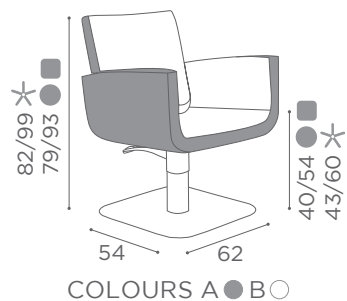

CHAIRS YOU

	SWIVEL	PUMP WITH BRAKE
★	CH/050-1 €649	CH/050-4 €1.049
R	CH/050-1/R €849	CH/050-4/R €1.149
S	CH/050-1/S €849	CH/050-4/S €1.149

	BLACK PUMP WITH BRAKE
★	CH/050-4N €1.099
R	CH/050-4/RN €1.199
S	CH/050-4/SN €1.199

AVAILABLE IN
RECLINING VERSION

In photo:
Bordeaux H8