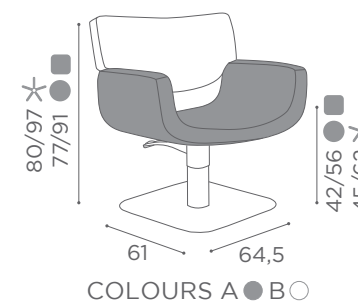

In photo:
A Vintage Ash G4
B Vintage White G3