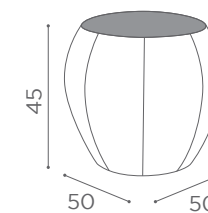

In photo:
A Milk 61
B Marine L2
Sage Green N6
Cognac N5

COLOURS A ○ B ●