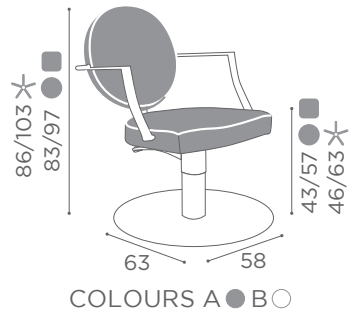

SWIVEL	PUMP WITH BRAKE
★	CH/040-1 €749	CH/040-4 €1.149
R	CH/040-1/R €949	CH/040-4/R €1.249
S	CH/040-1/S €949	CH/040-4/S €1.249

	BLACK PUMP WITH BRAKE
★	CH/040-4N €1.199
R	CH/040-4/RN €1.299
S	CH/040-4/SN €1.299