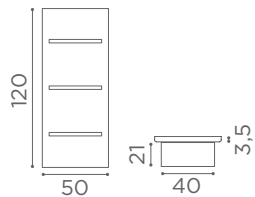

## DECOR

RT/011  
€319

UPHOLSTERED PANEL