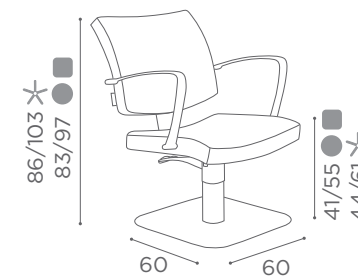

# CHAIRS HANNAH

	SWIVEL	PUMP WITH BRAKE
★	CH/150-1 €799	CH/150-4 €1.199
R	CH/150-1/R €999	CH/150-4/R €1.299
S	CH/150-1/S €999	CH/150-4/S €1.299

	BLACK PUMP WITH BRAKE
★	CH/150-4N €1.249
R	CH/150-4/RN €1.349
S	CH/150-4/SN €1.349