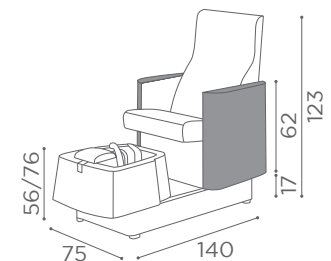

In photo:
A Marine L2
B Champagne 10

COLOURS A ○ B ●