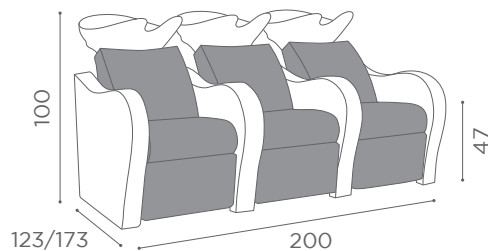

3 SEATER

COLOURS A ● BO

LEG REST MASSAGE	LEG REST	
	WU/330/B €11.399	WU/331/B €8.399
	WU/330/N €11.699	WU/331/N €8.699
	WU/330/M €11.999	WU/331/M €8.999
		WU/332/B €7.199
		WU/332/N €7.499
		WU/332/M €7.799