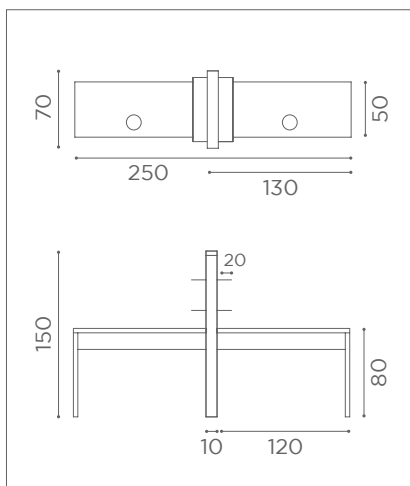

MB/MT122
€1.999