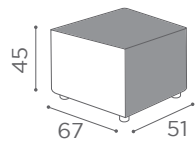

COLOURS A ● BO

In photo:
Vintage White G3
Vintage Brown F5