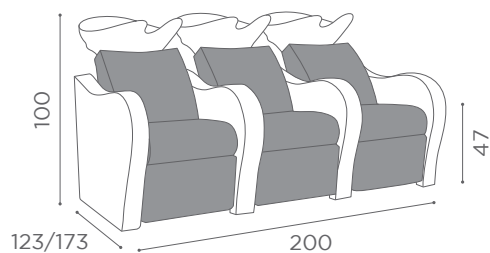

3 SEATER

COLOURS A ● BO

	LEG REST MASSAGE	LEG REST	
	WU/130/B €11.099	WU/131/B €8.099	WU/138/B €6.899
	WU/130/N €11.399	WU/131/N €8.399	WU/138/N €7.199
	WU/130/M €11.699	WU/131/M €8.699	WU/138/M €7.499