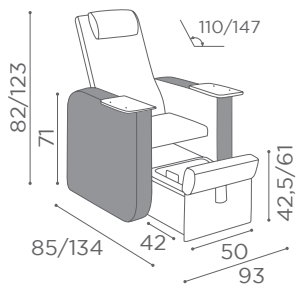

MB/PC160
€2.649

COLOURS A ○ B ●

In photo:
A Vintage White G3
B Vintage Grey K1