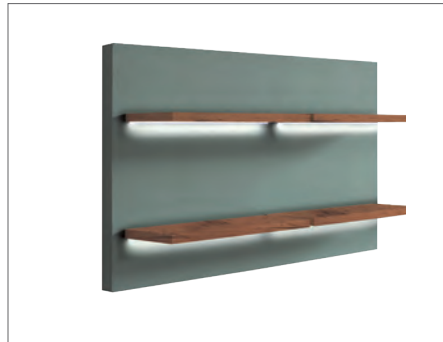

RT/310
€849