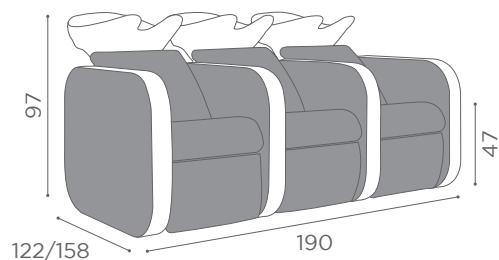

2 SEATER

	 LEG REST	
	WU/180/B €5.599	WU/181/B €4.499
	WU/180/N €5.799	WU/181/N €4.699