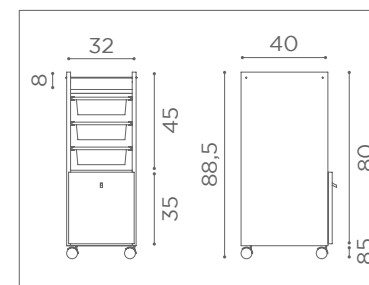

TROLLEYS

GLAM

TOWER

STYLE