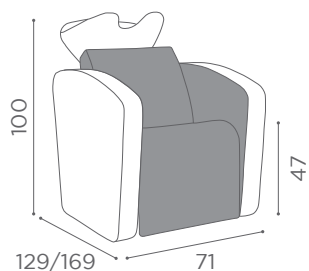

WASH UNITS SUBLIME

1 SEATER

COLOURS A ● BO

	 CHAISE LONGUE MASSAGE	 CHAISE LONGUE	
	WU/160/B €4.699	WU/161/B €3.699	WU/162/B €2.799
	WU/160/N €4.799	WU/161/N €3.799	WU/162/N €2.899
	WU/160/M €4.899	WU/161/M €3.899	WU/162/M €2.999