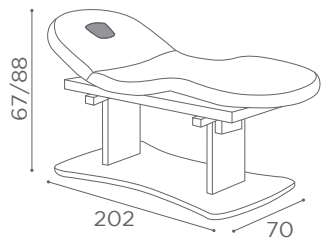

# BEDS LOTUS

MB/L16  
**€4.999**

MB/A26  
**€279**

MB/A25  
**€99**

COLOURS A ○ B ●

In photo:  
A Cappuccino 63  
B Milk 61

BEDS  
DELUXE

MB/L4  
**€3.399**