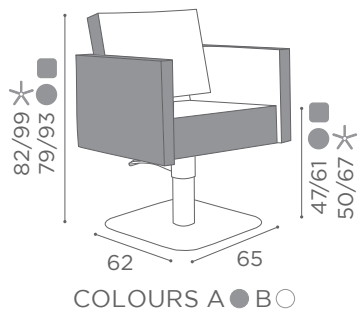

# CHAIRS SQUARE

	SWIVEL	PUMP WITH BRAKE
★	SH/890-1 <b>€779</b>	SH/890-4 <b>€1.179</b>
R	SH/890-1/R <b>€979</b>	SH/890-4/R <b>€1.279</b>
S	SH/890-1/S <b>€979</b>	SH/890-4/S <b>€1.279</b>

	BLACK PUMP WITH BRAKE
★	SH/890-4N <b>€1.229</b>
R	SH/890-4/RN <b>€1.329</b>
S	SH/890-4/SN <b>€1.329</b>