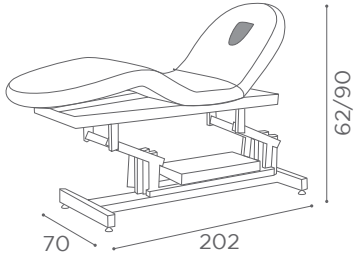

In photo:
A Tea 62
B Milk 61

COLOURS A ○ B ●