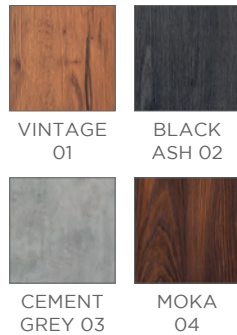

# MIRRORS SECRET

MI/620  
**€689**

DH/60  
**€44**

AVAILABLE  
IN THE  
MATERIALS