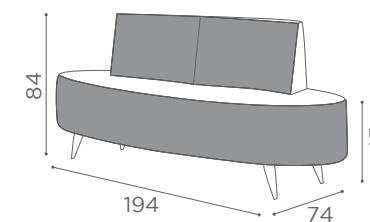

## WAITING AREA B-SIDE

SH/993  
"C" SHAPE  
**€1.379**

SH/994  
"S" SHAPE  
**€1.379**

"C" SHAPE

"S" SHAPE

In photo:  
Sage Green N6

COLOURS A ● BO