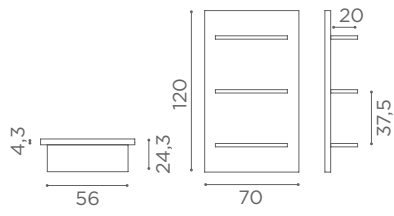

LED LIGHTING UPHOLSTERED PANEL