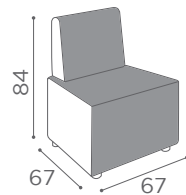

COLOURS A ● BO

In photo:
Vintage White G3
Vintage Brown F5