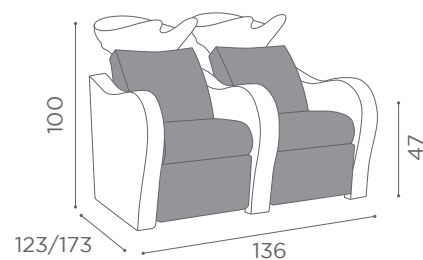

WASH UNITS LUXURY+

1 SEATER

COLOURS A ● BO

LEG REST MASSAGE	LEG REST	
	WU/310/B €3.999	WU/311/B €2.999
	WU/310/N €4.099	WU/311/N €3.099
	WU/310/M €4.199	WU/311/M €3.199
		WU/312/B €2.599
		WU/312/N €2.699
		WU/312/M €2.799

2 SEATER

COLOURS A ● BO

LEG REST MASSAGE	LEG REST	
	WU/320/B €7.699	WU/321/B €5.699
	WU/320/N €7.899	WU/321/N €5.899
	WU/320/M €8.099	WU/321/M €6.099
		WU/322/B €4.899
		WU/322/N €5.099
		WU/322/M €5.299

3 SEATER

COLOURS A ● BO

LEG REST MASSAGE	LEG REST	
	WU/330/B €11.399	WU/331/B €8.399
	WU/330/N €11.699	WU/331/N €8.699
	WU/330/M €11.999	WU/331/M €8.999
		WU/332/B €7.199
		WU/332/N €7.499
		WU/332/M €7.799