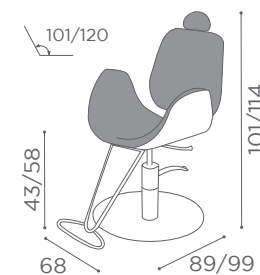

# CHAIRS NATALIE

MB/P15  
**€1.629**

In photo:  
Strawberry Milk K4

COLOURS A ○ B ●