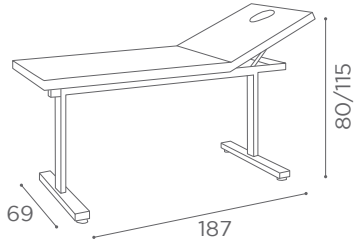

# BEDS BONDI

MB/L15  
**€969**

MB/A66  
**€115**

In photo:  
Peacock Blue N3

BEDS  
ELBA

MB/L14  
**€899**

MB/A66  
**€115**

In photo:  
Sage Green N6