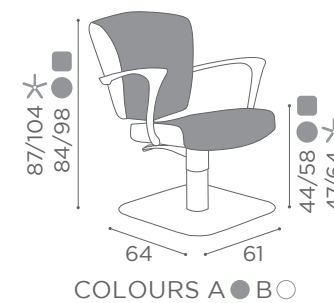

# CHAIRS MAYA

	SWIVEL	PUMP WITH BRAKE
★	SH/410-1 <b>€799</b>	SH/410-4 <b>€1.199</b>
R	SH/410-1/R <b>€999</b>	SH/410-4/R <b>€1.299</b>
S	SH/410-1/S <b>€999</b>	SH/410-4/S <b>€1.299</b>

	<b>BLACK PUMP WITH BRAKE</b>
★	SH/410-4N <b>€1.249</b>
R	SH/410-4/RN <b>€1.349</b>
S	SH/410-4/SN <b>€1.349</b>