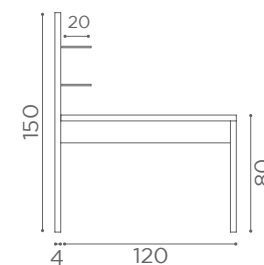

MB/MT131
EXTRACTOR
FAN 30W
€1.399