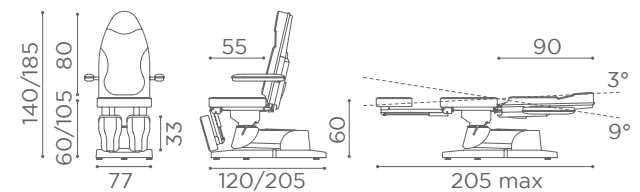

## TREATMENT CHAIRS PODOLUX

MB/P30  
**€3.999**

MB/P30-P  
**€139**

In photo:  
Vintage White G3