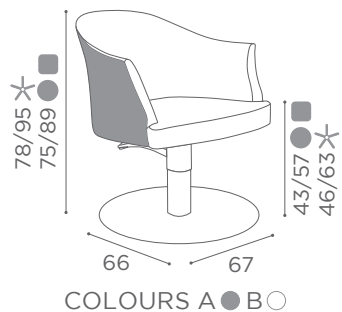

CHAIRS MARGOT

	SWIVEL	PUMP WITH BRAKE
★	CH/120-1 €779	CH/120-4 €1.179
R	CH/120-1/R €979	CH/120-4/R €1.279
S	CH/120-1/S €979	CH/120-4/S €1.279

	BLACK PUMP WITH BRAKE
★	CH/120-4N €1.229
R	CH/120-4/RN €1.329
S	CH/120-4/SN €1.329

In photo:
A Mulberry N4
B Milk 61