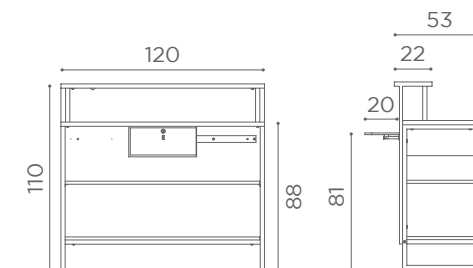

AVAILABLE
IN THE MATERIALS

In photo:
Vintage 01