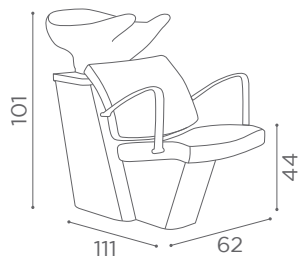

In photo:
Vintage Tan G2
Vintage Blue K2

BLACK STRUCTURE

	WU/250-21/B €1.689
	WU/250-21/N €1.789

SILVER STRUCTURE

	WU/250-22/B €1.689
	WU/250-22/N €1.789