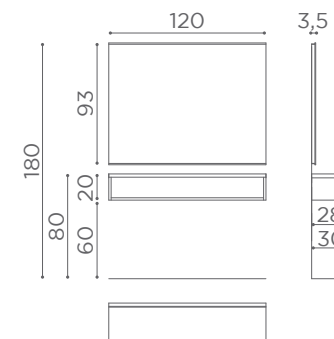

MI/382
€999

ACC/065
€71