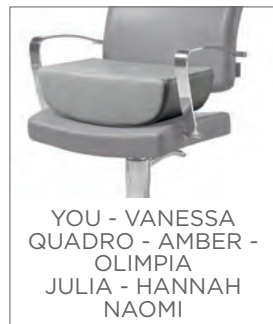

YOU - VANESSA
QUADRO - AMBER -
OLIMPIA
JULIA - HANNAH
NAOMI

CC/15
€119