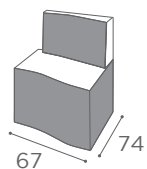

# WAITING AREA LOUNGE

RC/081  
**€699**

RC/082  
**€899**

RC/083  
**€1.539**

COLOURS A ● B O

In photo:  
A Vintage White G3  
B Vintage Tan G2

WITH BRACKET FOR HOOD DRYER

RC/081-5  
1 SEATER  
**€789**