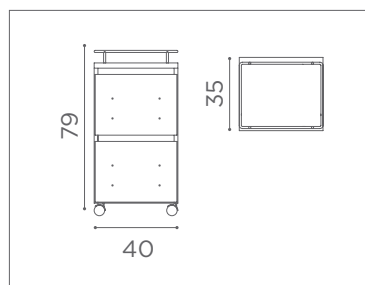

TROLLEYS

GLAM

TOWER

STYLE