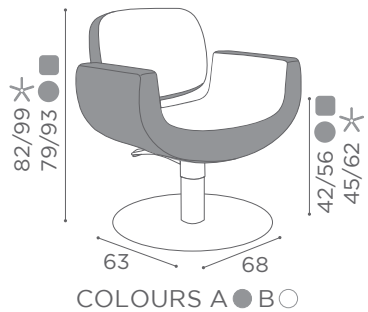

CHAIRS NAOMI

	SWIVEL	PUMP WITH BRAKE
★	CH/180-1 €849	CH/180-4 €1.249
R	CH/180-1/R €1.049	CH/180-4/R €1.349
S	CH/180-1/S €1.049	CH/180-4/S €1.349

	BLACK PUMP WITH BRAKE
★	CH/180-4N €1.299
R	CH/180-4/RN €1.399
S	CH/180-4/SN €1.399

AVAILABLE IN
RECLINING VERSION

In photo:
Honey L1