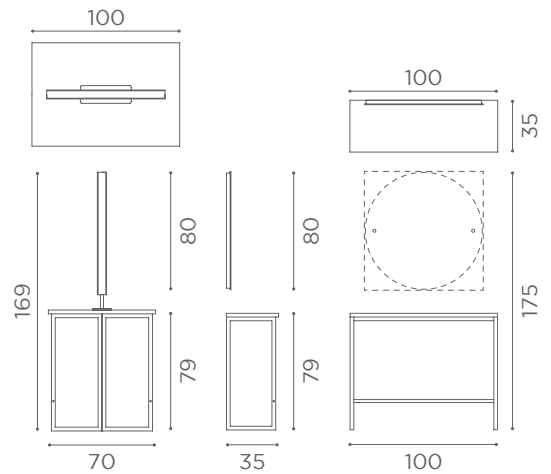

MIRRORS LONDON

AVAILABLE
IN THE
MATERIALS