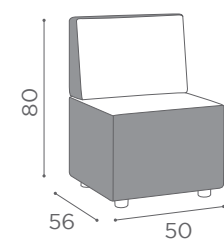

COLOURS A ● B ○

In photo:
A Vintage White G3
B Cognac N5