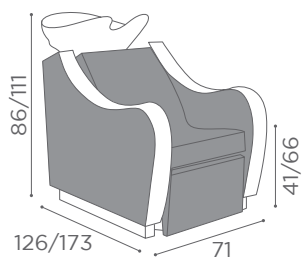

# WASH UNITS GRAVITY

LIFT  
LEG REST  
MASSAGE

LIFT  
LEG REST

WU/155/B  
**€4.899**

WU/150/B  
**€3.999**

WU/155/N  
**€4.999**

WU/150/N  
**€4.099**

COLOURS A ● B ○