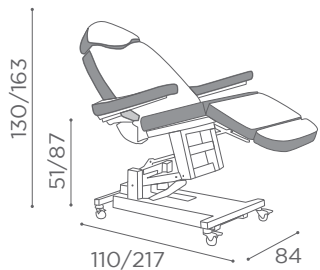

COLOURS A ○ B ●

In photo:
A Sage Green N6
B Milk 61