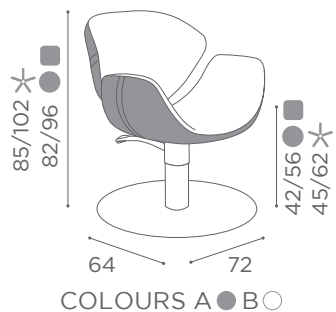

SWIVEL	PUMP WITH BRAKE
★	CH/090-1 €829	CH/090-4 €1.229
R	CH/090-1/R €1.029	CH/090-4/R €1.329
S	CH/090-1/S €1.029	CH/090-4/S €1.329

	BLACK PUMP WITH BRAKE
★	CH/090-4N €1.279
R	CH/090-4/RN €1.379
S	CH/090-4/SN €1.379