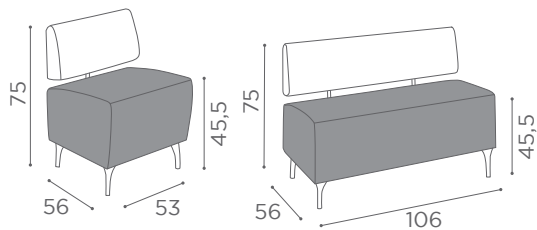

COLOURS A ● B ○

In photo:
A Vintage Blue K2
B Vintage Grey K1