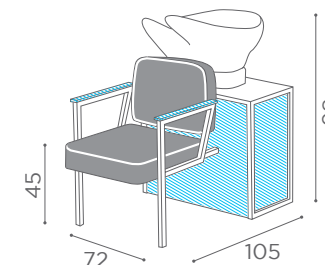

COLOURS A ● B ○
MATERIALS C ●