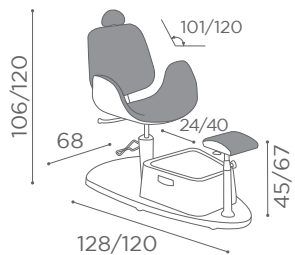

MB/PC200
€2.099

COLOURS A ○ B ●

In photo:
Strawberry Milk K4