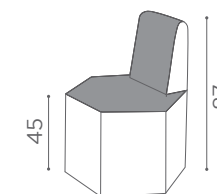

COLOURS A ● B O