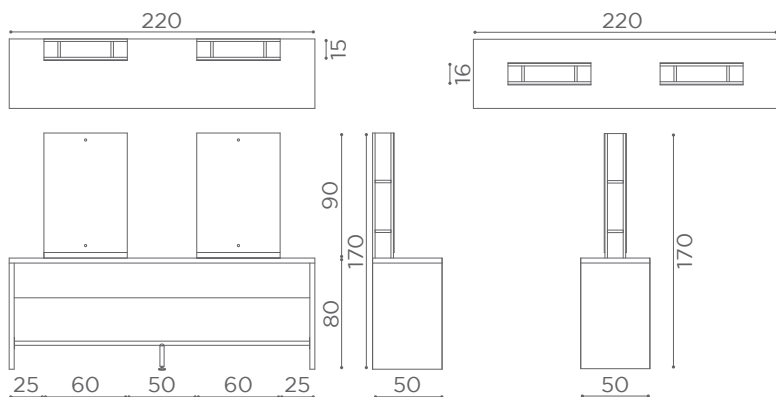

# MIRRORS BROOKLYN

MI/472  
€2.159

MI/474  
€2.679

ACC/065  
€71