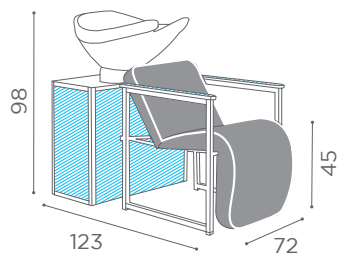

WASH UNITS SOHO

COLOURS A ● B ○
MATERIALS C ●