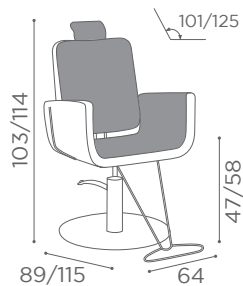

COLOURS A ○ B ●

In photo:
Sage Green N6