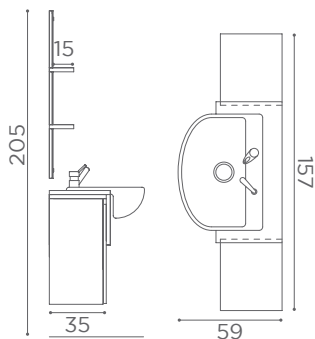

MM/121/N
€2.849

AVAILABLE
IN THE MATERIALS