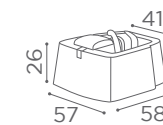

In photo:
A Marine L2
B Champagne 10

COLOURS A ○ B ●