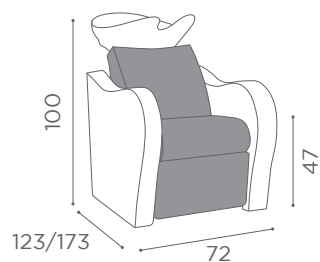

WASH UNITS LUXURY+

1 SEATER