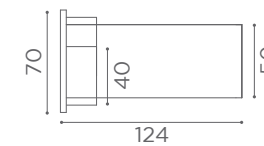

MB/MT131
EXTRACTOR
FAN 30W
€1.399