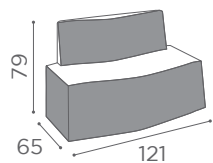

# WAITING AREA LOUNGE

RC/081  
**€699**

RC/082  
**€899**

RC/083  
**€1.539**

COLOURS A ● B O

In photo:  
A Vintage White G3  
B Vintage Tan G2

WITH BRACKET FOR HOOD DRYER

RC/081-5  
1 SEATER  
**€789**