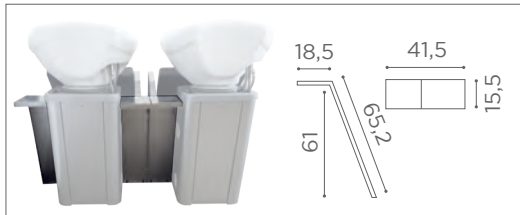

LINK
BLACK WU/L241
SILVER WU/L242

€49