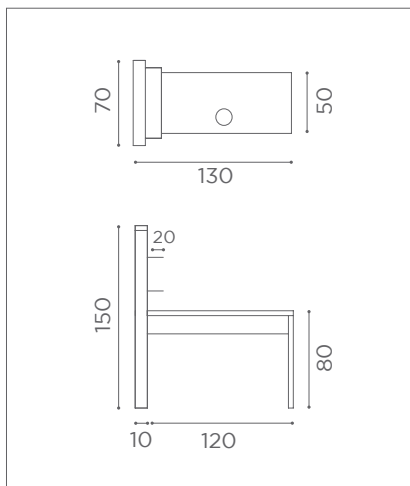

MANICURE ALLURE

MB/MT120
€1.399