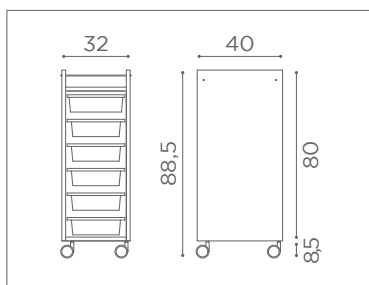

TROLLEYS

GLAM

TOWER

STYLE